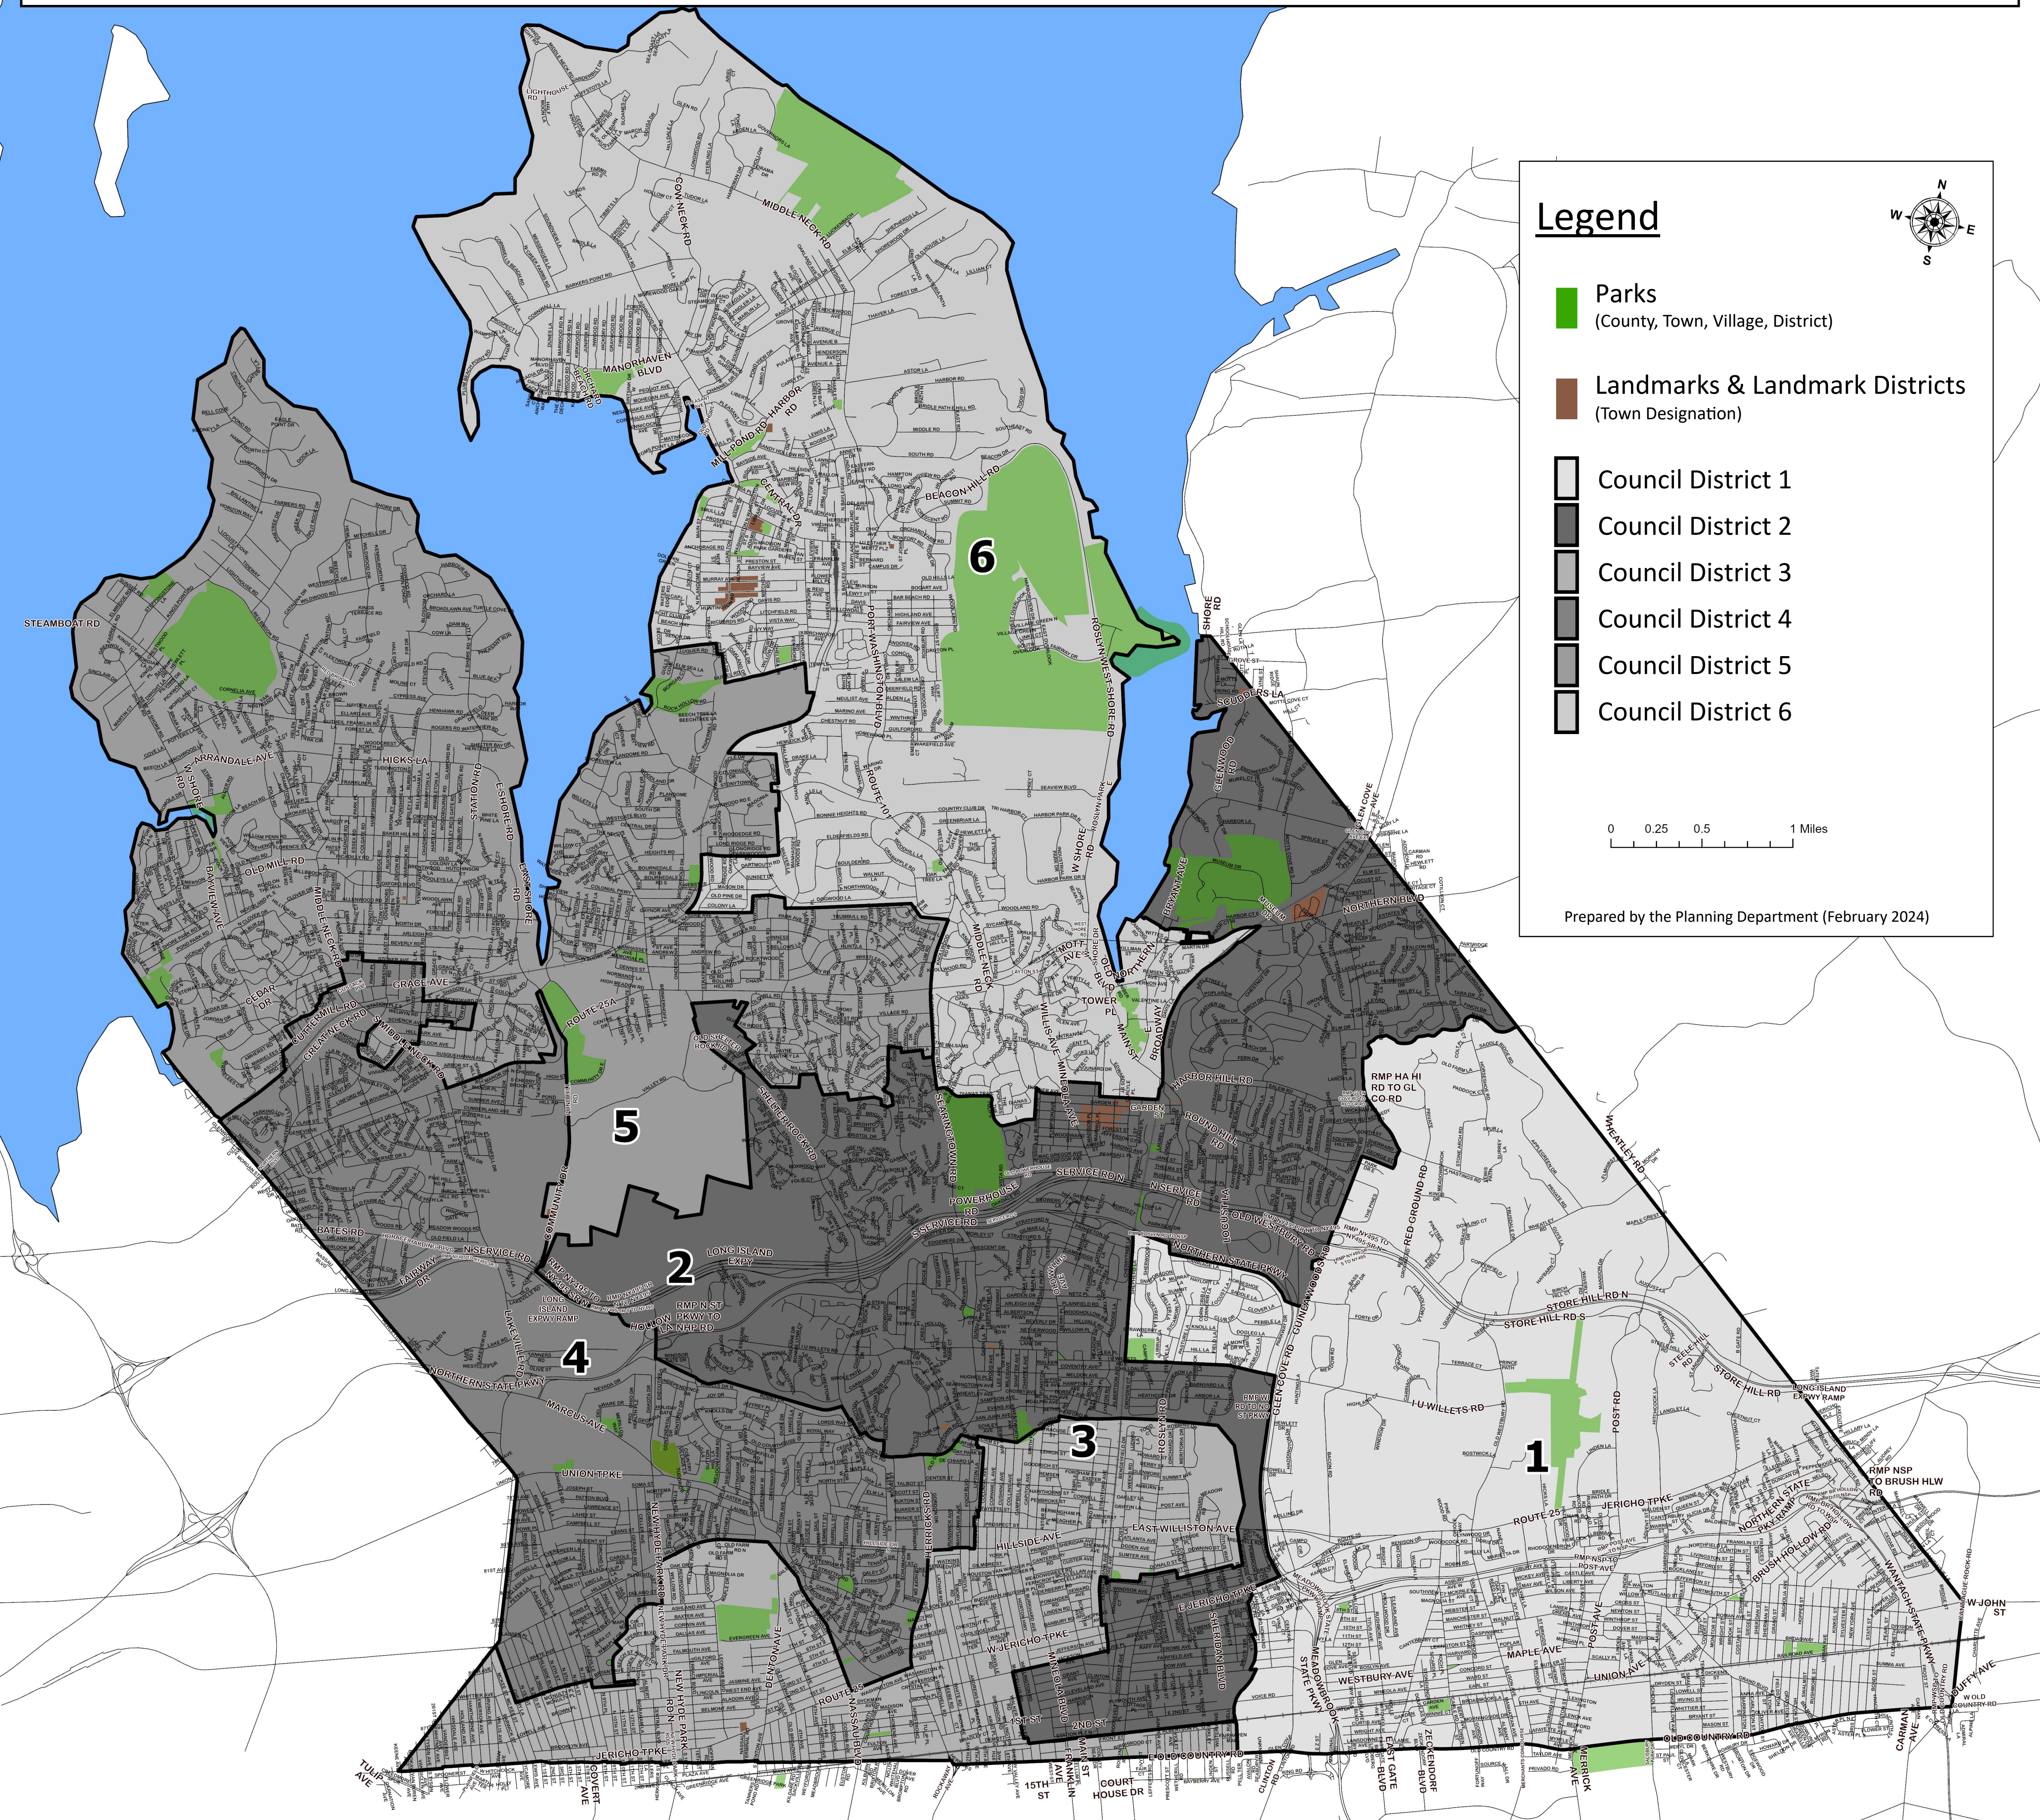

Councilmanic Districts

North Hempstead
GIS Services

Legend

- Parks
(County, Town, Village, District)
- Landmarks & Landmark Districts
(Town Designation)
- Council District 1
- Council District 2
- Council District 3
- Council District 4
- Council District 5
- Council District 6

0 0.25 0.5 1 Miles

Prepared by the Planning Department (February 2024)