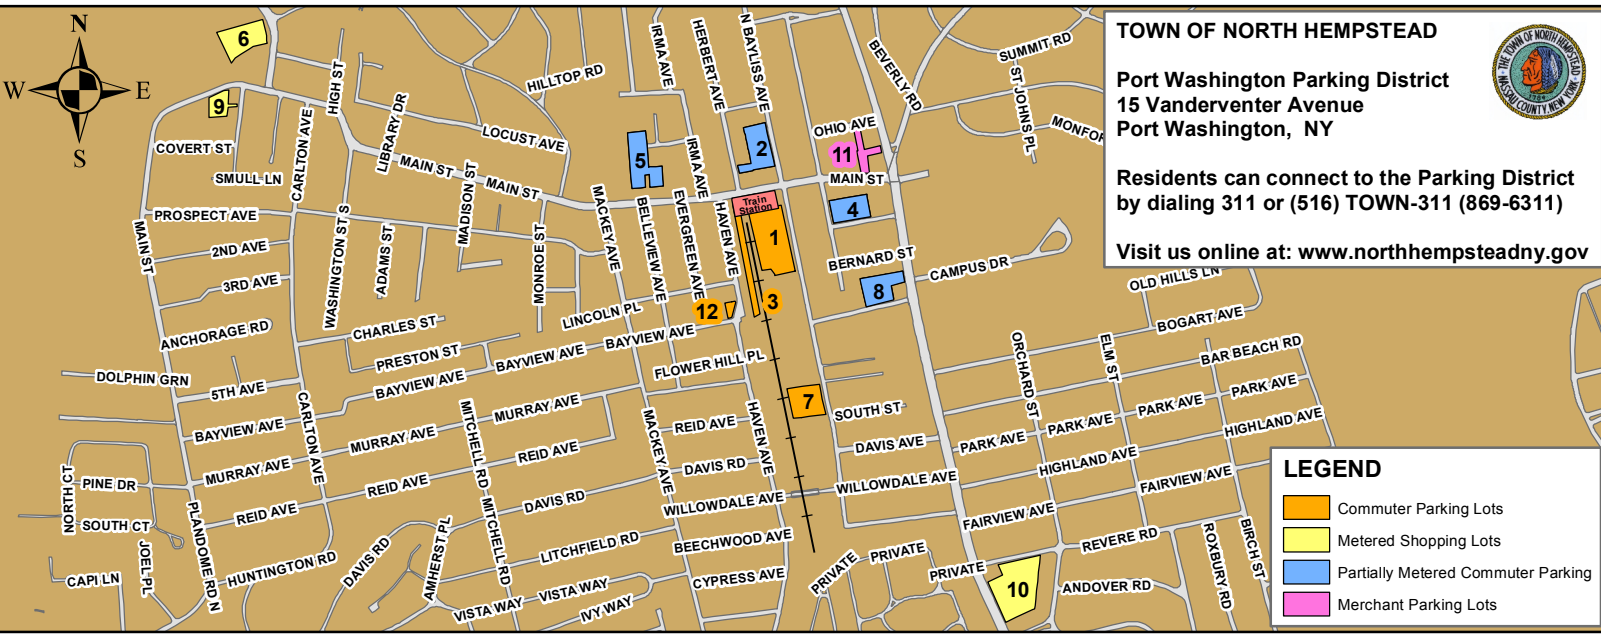

TOWN OF NORTH HEMPSTEAD

Port Washington Parking District
15 Vanderventer Avenue
Port Washington, NY

Residents can connect to the Parking District
by dialing 311 or (516) TOWN-311 (869-6311)

Visit us online at: www.northhempsteadny.gov