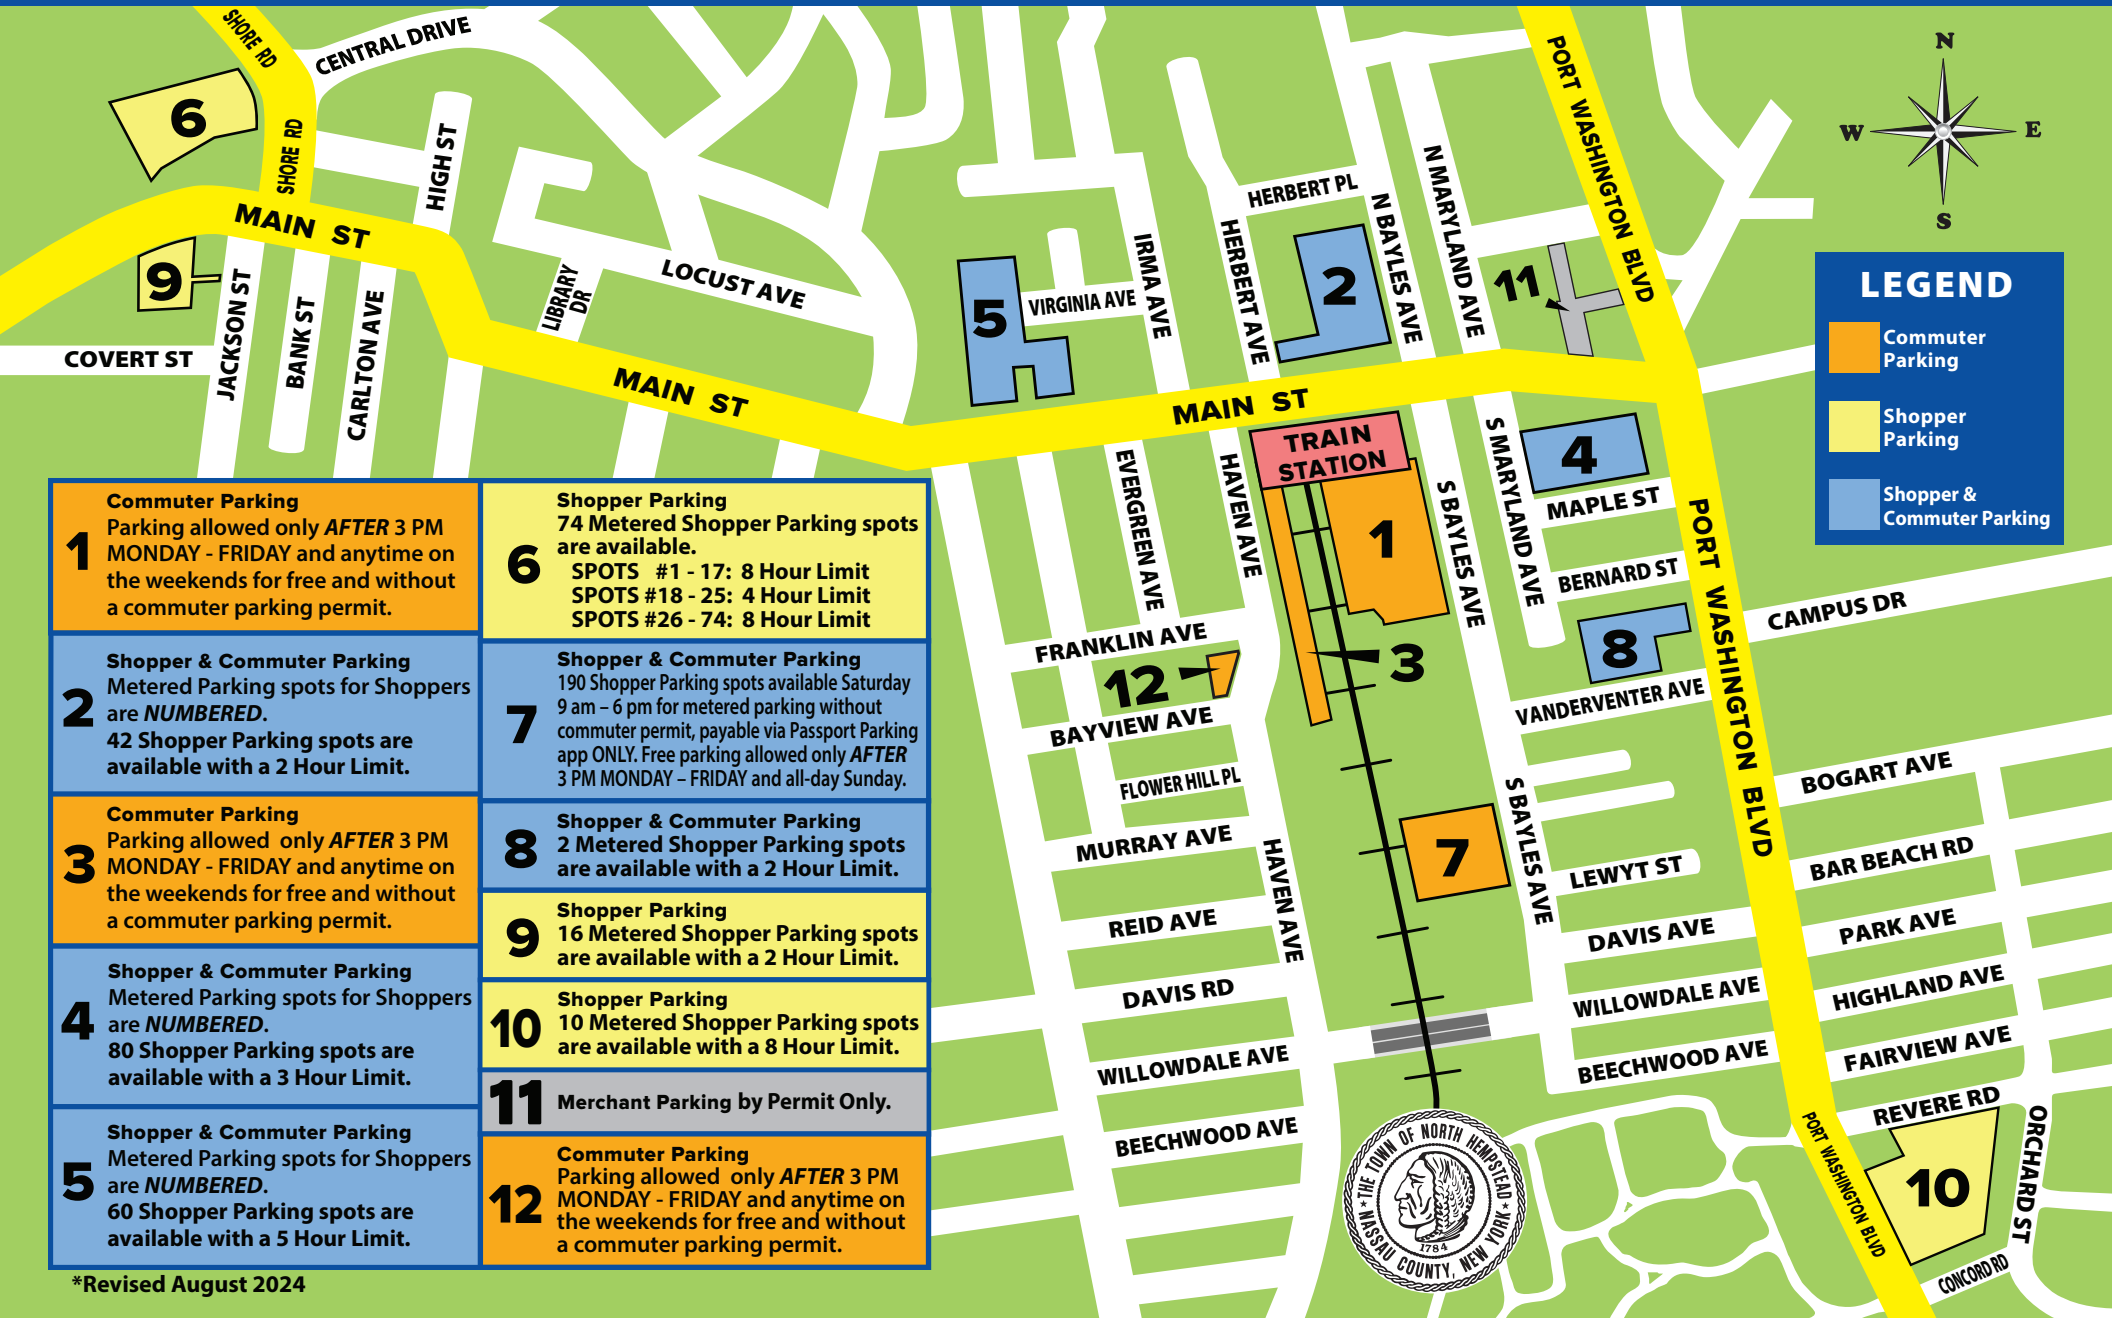

Metered Off-Street Parking is enforced from Monday through Friday from 9 am to 6 pm in designated shopper spots. Meters are $0.25 per hour and accept quarters, credit cards and payment through the Passport Parking app. Time limits vary from 2 to 8-hour limits.

Metered On-Street Parking is enforced Monday through Saturday between 9 am and 6 pm. Park on-street meter $0.25 per ½ hour for up to 2 hours for most meters. All on-street meters accept only quarters or payment through the Passport Parking app.

Passport Parking Information Shoppers can download the free Passport Parking app from the App Store, Google Play or manage online at passport-parking.com. Transaction fees will apply.

Overnight parking between 3 AM - 5 AM is prohibited.

1 Commuter Parking Parking allowed only AFTER 3 PM MONDAY - FRIDAY and anytime on the weekends for free and without a commuter parking permit.	6 Shopper Parking 74 Metered Shopper Parking spots are available. SPOTS #1 - 17: 8 Hour Limit SPOTS #18 - 25: 4 Hour Limit SPOTS #26 - 74: 8 Hour Limit
2 Shopper & Commuter Parking Metered Parking spots for Shoppers are NUMBERED. 42 Shopper Parking spots are available with a 2 Hour Limit.	7 Shopper & Commuter Parking 190 Shopper Parking spots available Saturday 9 am - 6 pm for metered parking without commuter permit, payable via Passport Parking app ONLY. Free parking allowed only AFTER 3 PM MONDAY - FRIDAY and all-day Sunday.
3 Commuter Parking Parking allowed only AFTER 3 PM MONDAY - FRIDAY and anytime on the weekends for free and without a commuter parking permit.	8 Shopper & Commuter Parking 2 Metered Shopper Parking spots are available with a 2 Hour Limit.
4 Shopper & Commuter Parking Metered Parking spots for Shoppers are NUMBERED. 80 Shopper Parking spots are available with a 3 Hour Limit.	9 Shopper Parking 16 Metered Shopper Parking spots are available with a 2 Hour Limit.
5 Shopper & Commuter Parking Metered Parking spots for Shoppers are NUMBERED. 60 Shopper Parking spots are available with a 5 Hour Limit.	10 Shopper Parking 10 Metered Shopper Parking spots are available with a 8 Hour Limit. 11 Merchant Parking by Permit Only. 12 Commuter Parking Parking allowed only AFTER 3 PM MONDAY - FRIDAY and anytime on the weekends for free and without a commuter parking permit.

*Revised August 2024